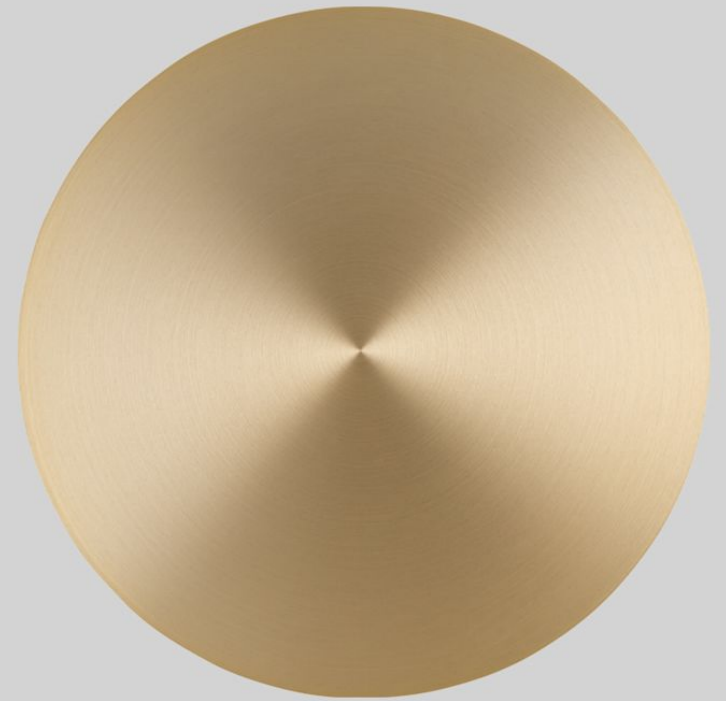

ateljé Lyktan

ALBA

Design by Jordi Blasi

Morning light

Alba is an award-winning wall lamp that provides a diffuse light, optionally adjustable by rotating the disk, from which the shape has been conceived. A lamp that invites users to interact with it and discover the hidden affordance or action possibility to operate it.