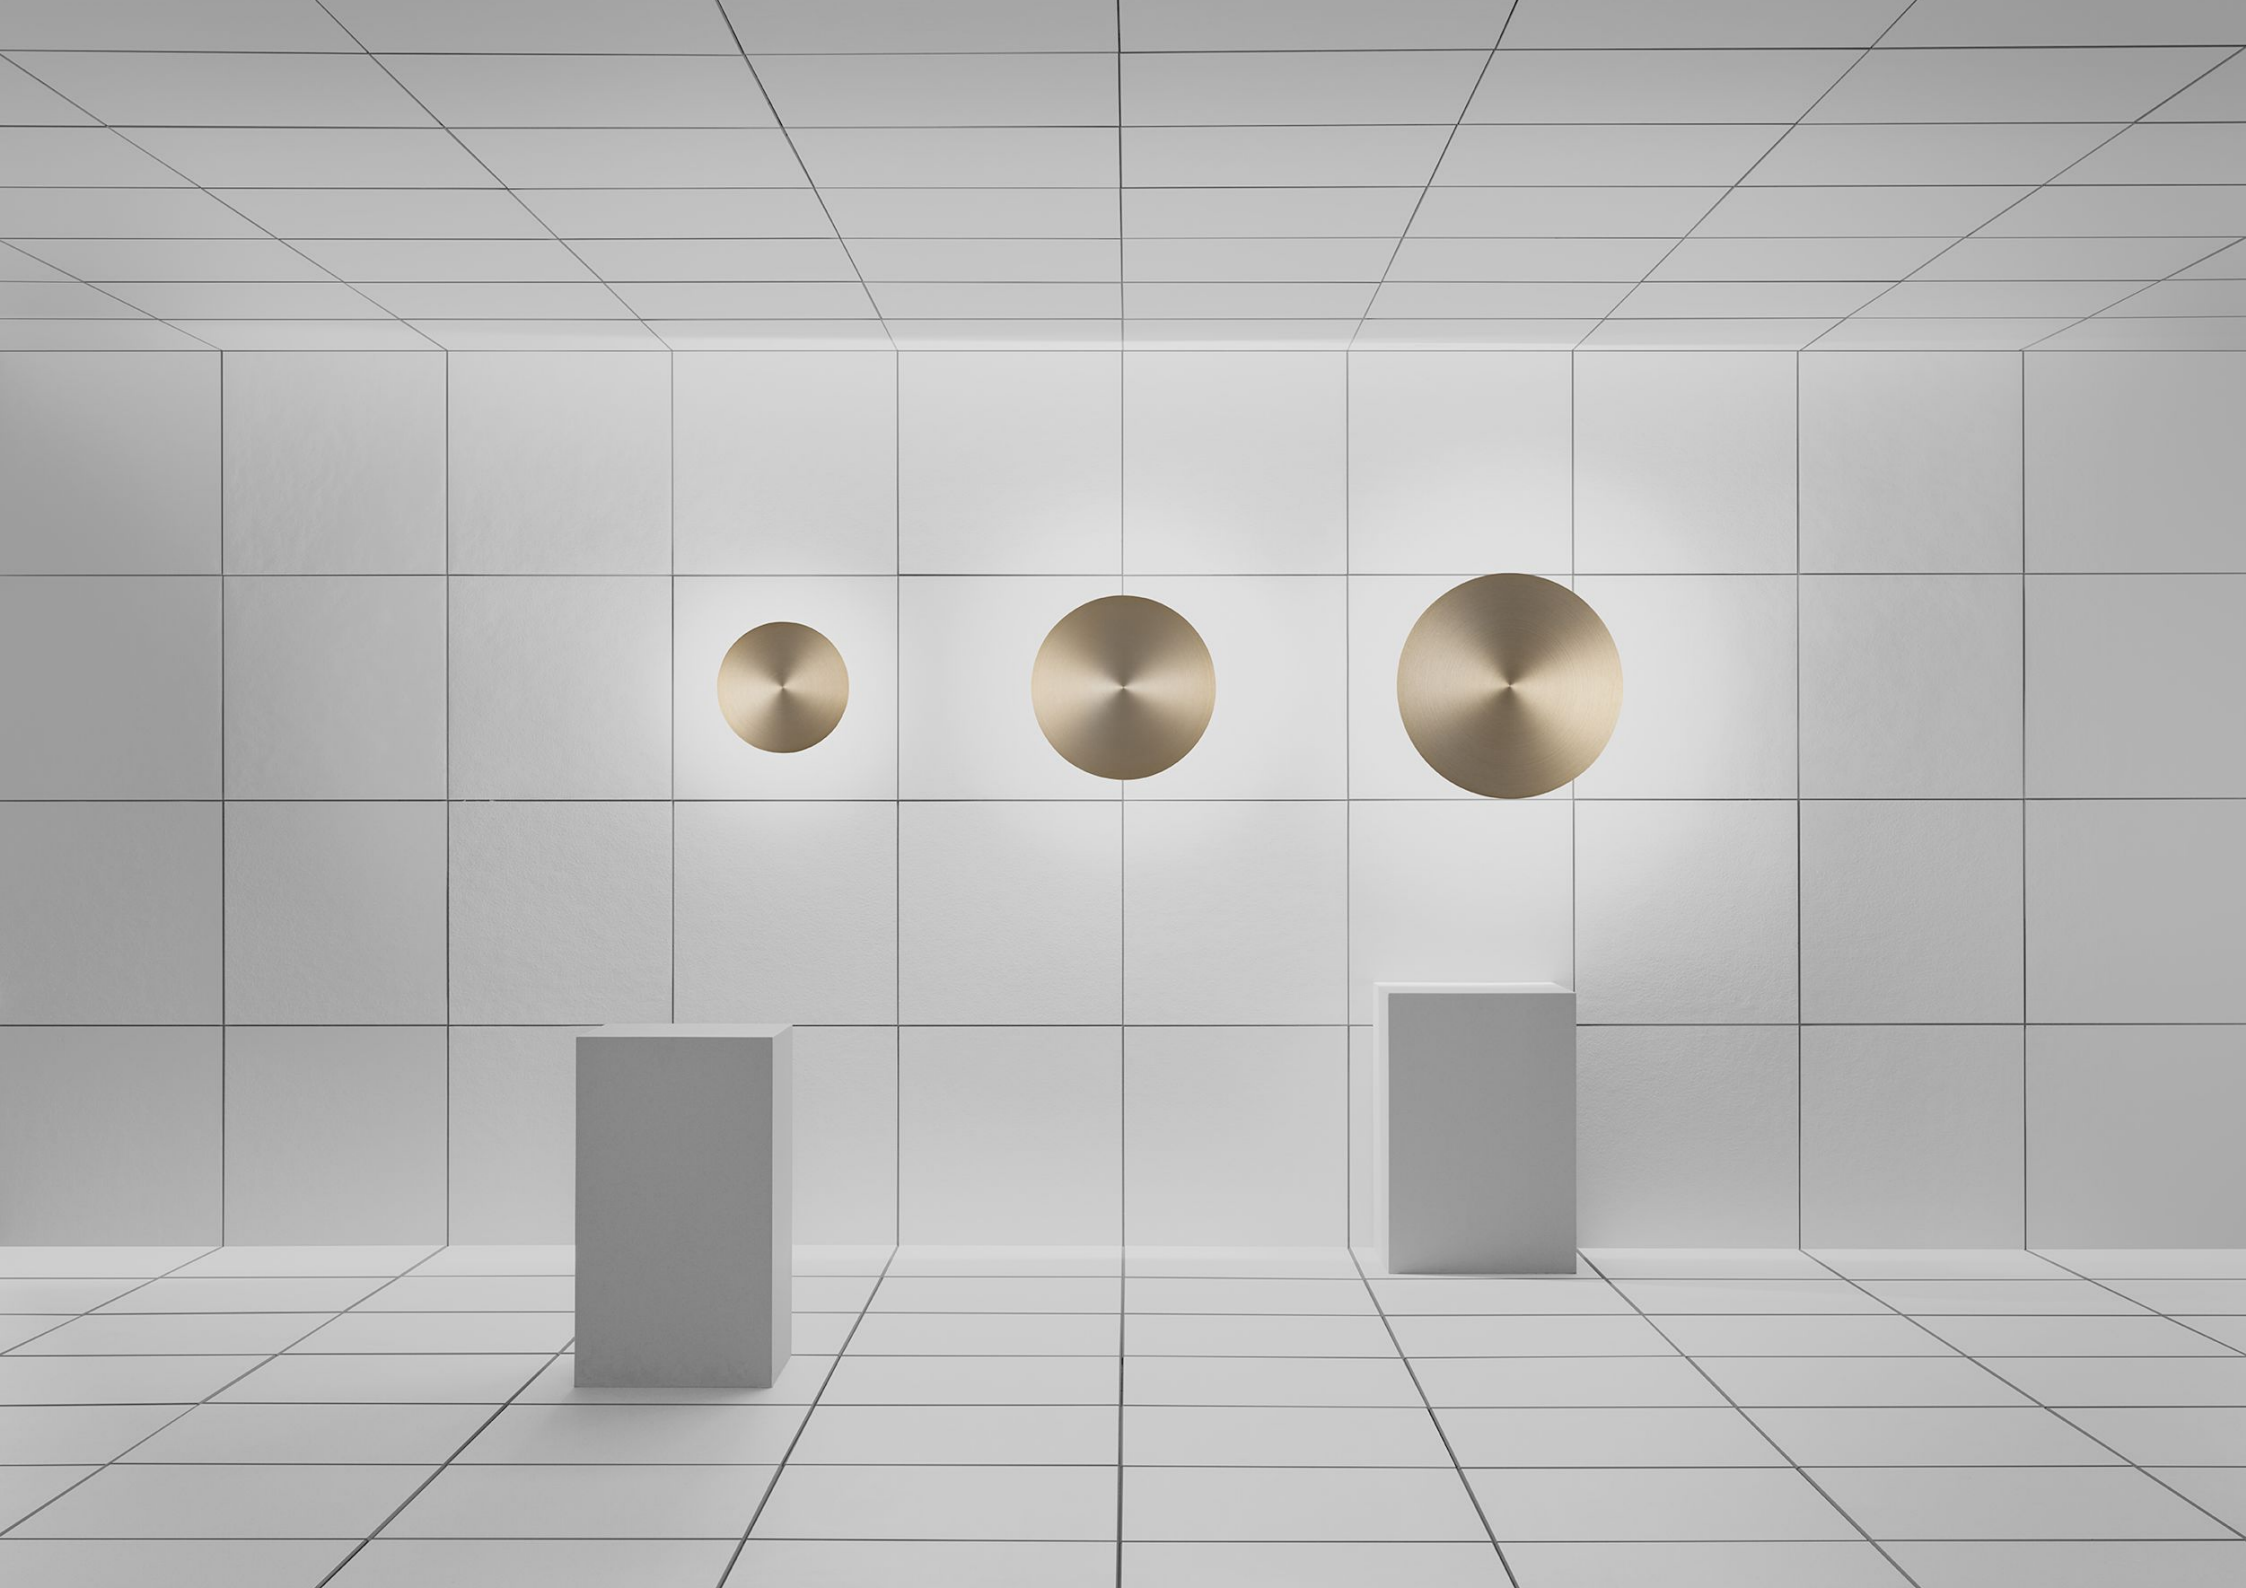

ateljé Lyktan

ALBA

Design by Jordi Blasi

Morning light

Alba is an award-winning wall lamp that provides a diffuse light, optionally adjustable by rotating the disk, from which the shape has been conceived. A lamp that invites users to interact with it and discover the hidden affordance or action possibility to operate it.