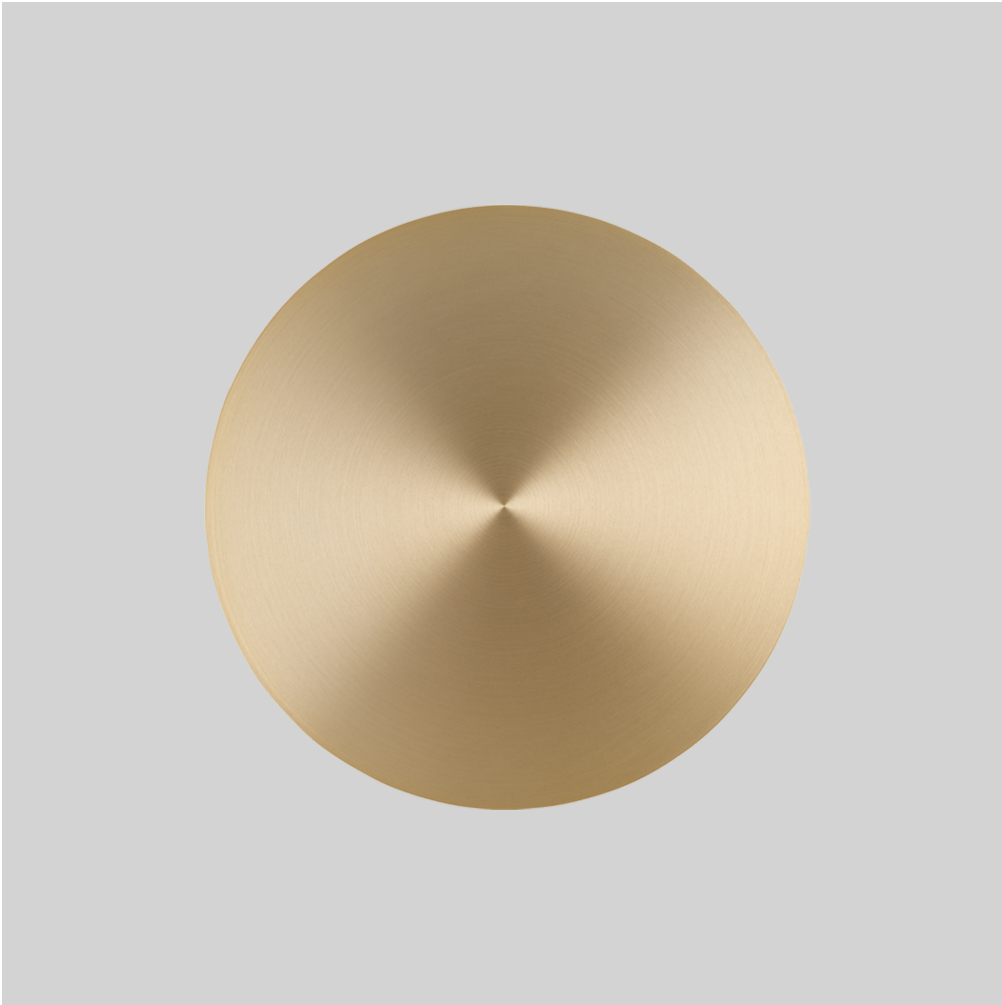

ateljé Lyktan

ALBA

Design by Jordi Blasi

Morning light

Alba is an award-winning wall lamp that provides a diffuse light, optionally adjustable by rotating the disk, from which the shape has been conceived. A lamp that invites users to interact with it and discover the hidden affordance or action possibility to operate it.