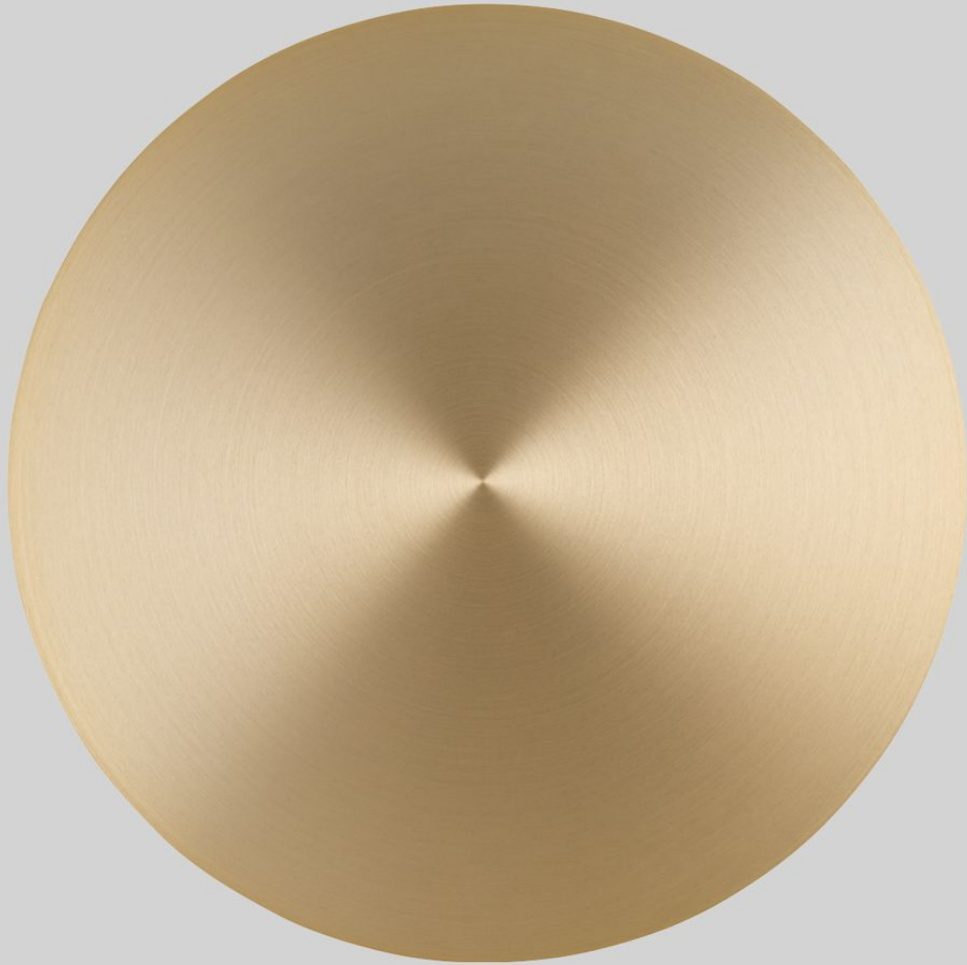

ateljé Lyktan

ALBA

Design by Jordi Blasi

Morning light

Alba is an award-winning wall lamp that provides a diffuse light, optionally adjustable by rotating the disk, from which the shape has been conceived. A lamp that invites users to interact with it and discover the hidden affordance or action possibility to operate it.