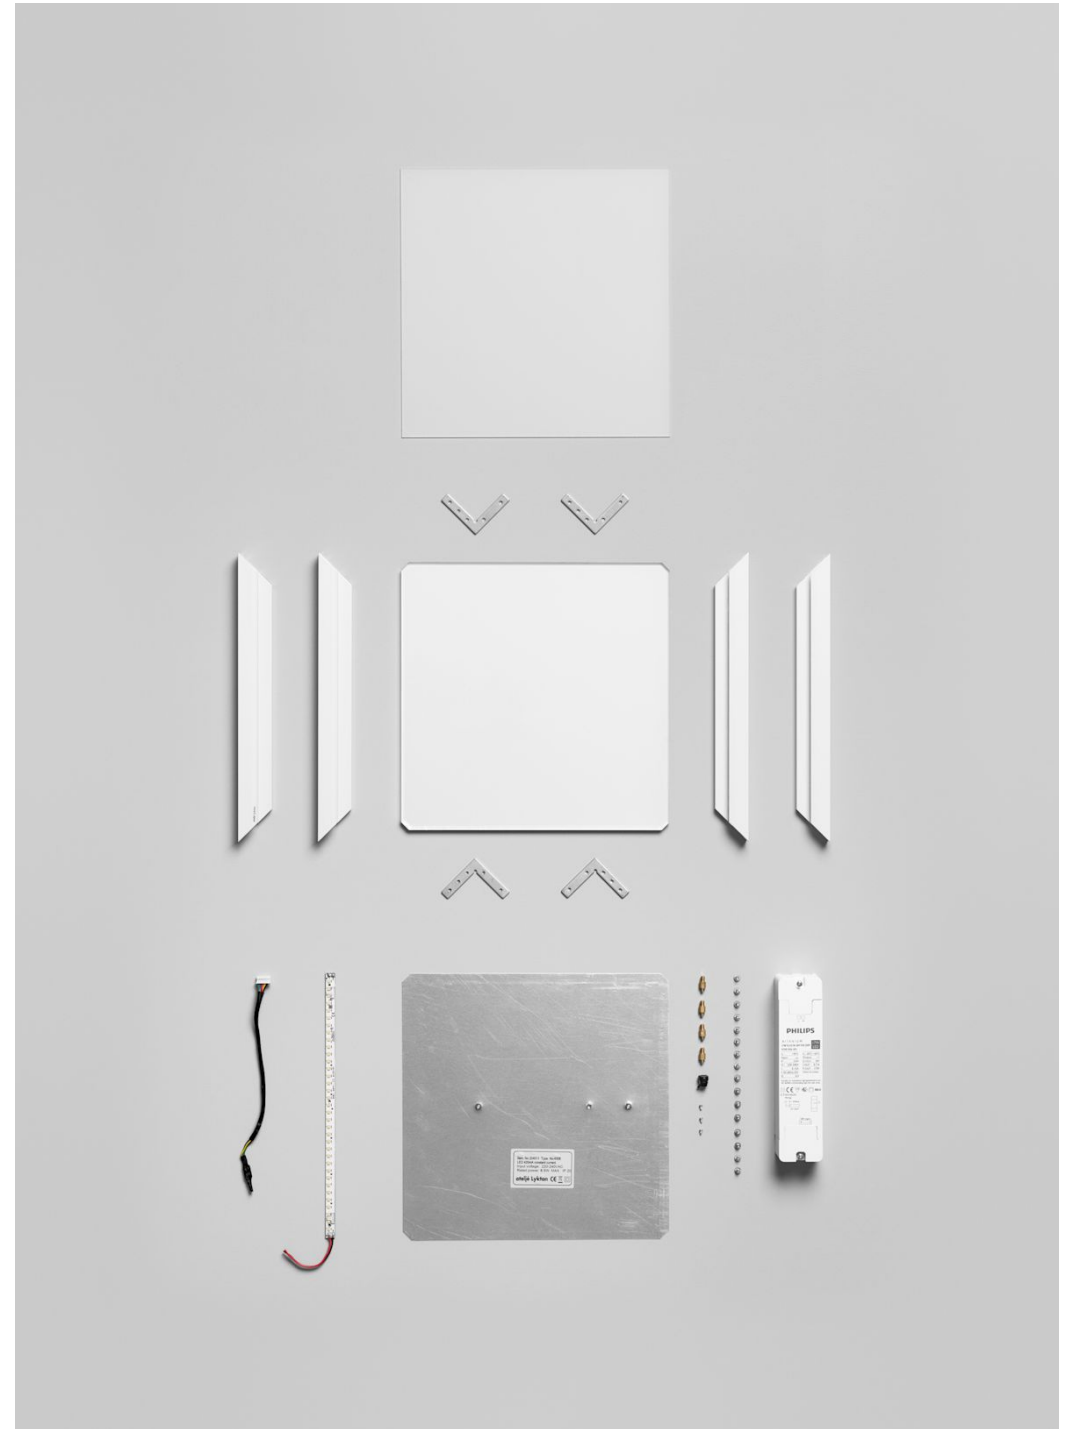

## A discreet and minimalist ceiling lamp

Level is a discreet and minimalist ceiling lamp mounted directly to the ceiling suspension system, designed by Olle Lundberg. The luminaire is also equipped with a light opening in opal optical acrylic glass with high light transmission and equability.

Level is designed for general lighting in offices and conference rooms and meets the latest standard EN 12464-1 for luminance VDU work.

**White**  
RAL 9016

## Technical specifications

<b>Material</b>	Luminaire housing in white lacquered aluminium. Light opening in opal optical acrylic glass with high light transmission and equability.
<b>Installation</b>	Mounted directly in ceiling suspension system. Can also be assembled in fixed ceilings with a surface mounted box or to be suspended with 4 wires (accessory). Plate for circular light opening is also sold as an accessory.
<b>Diffuser</b>	Opal acrylic glass.
<b>Light source</b>	LED light source included, colour temperature: 3000K. Colour rendering: CRI min. 80. Lifetime according to LM80/TM21: L90B10 50 000h/L80B10 100 000h.
<b>Other</b>	IP40. Not for outdoor use. Please note that luminaire thickness is 8mm without driver. If needed, the driver can be placed next to the luminaire instead.
<b>Light scattering</b>	Symmetrical downlight, 115°
<b>Driver</b>	Equipped with latest generation LED driver. Regulates the light with amplitude modulation creating a flicker-free light. Dimming 1-100%. Lifetime: 100 000h (max 10% loss)
<b>Weight</b>	3,8 kg
<b>Connection</b>	Halogen free cable with free wire ends or quick connector. Driver to be placed above the suspended ceiling. The driver can be fixed on the back of the luminaire with pre-mounted tape.
<b>Energy classification</b>	This product contains a light source with energy efficiency class E to regulation (EU) No 2019/2015