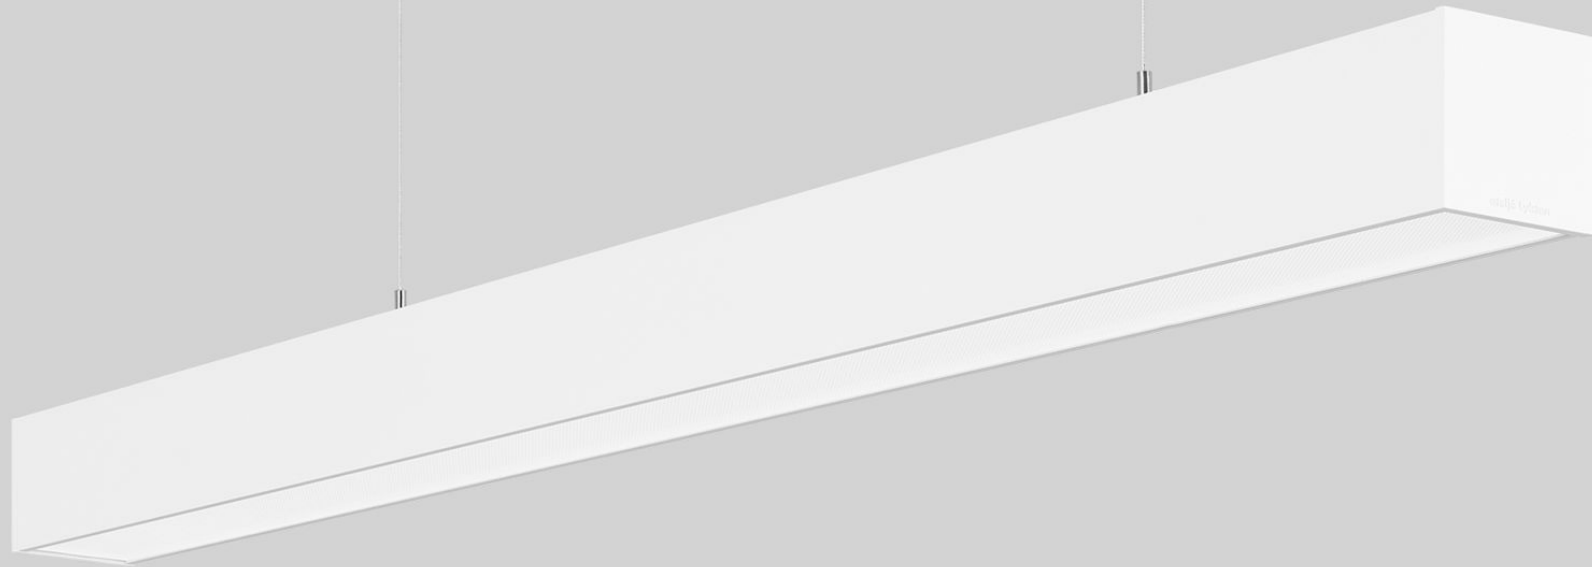

ateljé Lyktan

TIME SQUARE DIRECT

Design by Bengt Källgren

Timeless and effective

Time Square is a luminaire inspired by a well-known architypal design, with balanced proportions and the same unique light engine as the original. With its timeless design and effective light emission, Time works well as a lighting system, and is designed to last a long time.