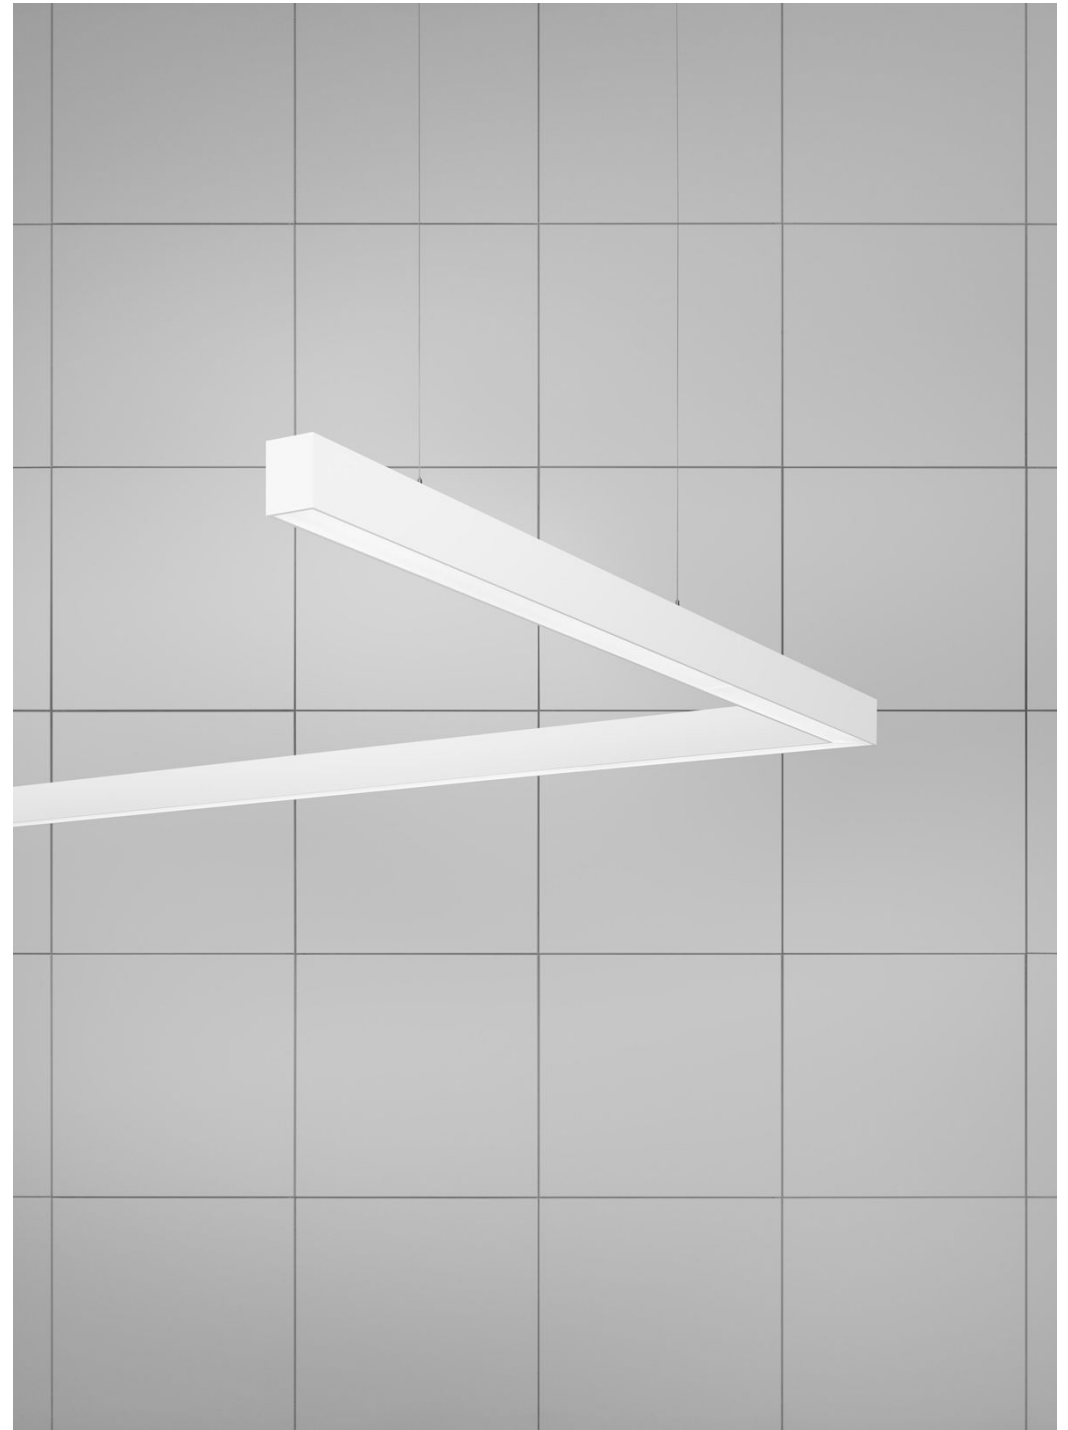

ateljé Lyktan

TIME SQUARE DIRECT

Design by Bengt Källgren

Timeless and effective

Time Square is a luminaire inspired by a well-known architypal design, with balanced proportions and the same unique light engine as the original. With its timeless design and effective light emission, Time works well as a lighting system, and is designed to last a long time.

Time Square is available in a choice of of four different types of diffuser. For optimal lighting effect, an optical film with unique qualities is applied above the diffuser.

White

RAL 9010 / NCS S 0502-Y fine
texture