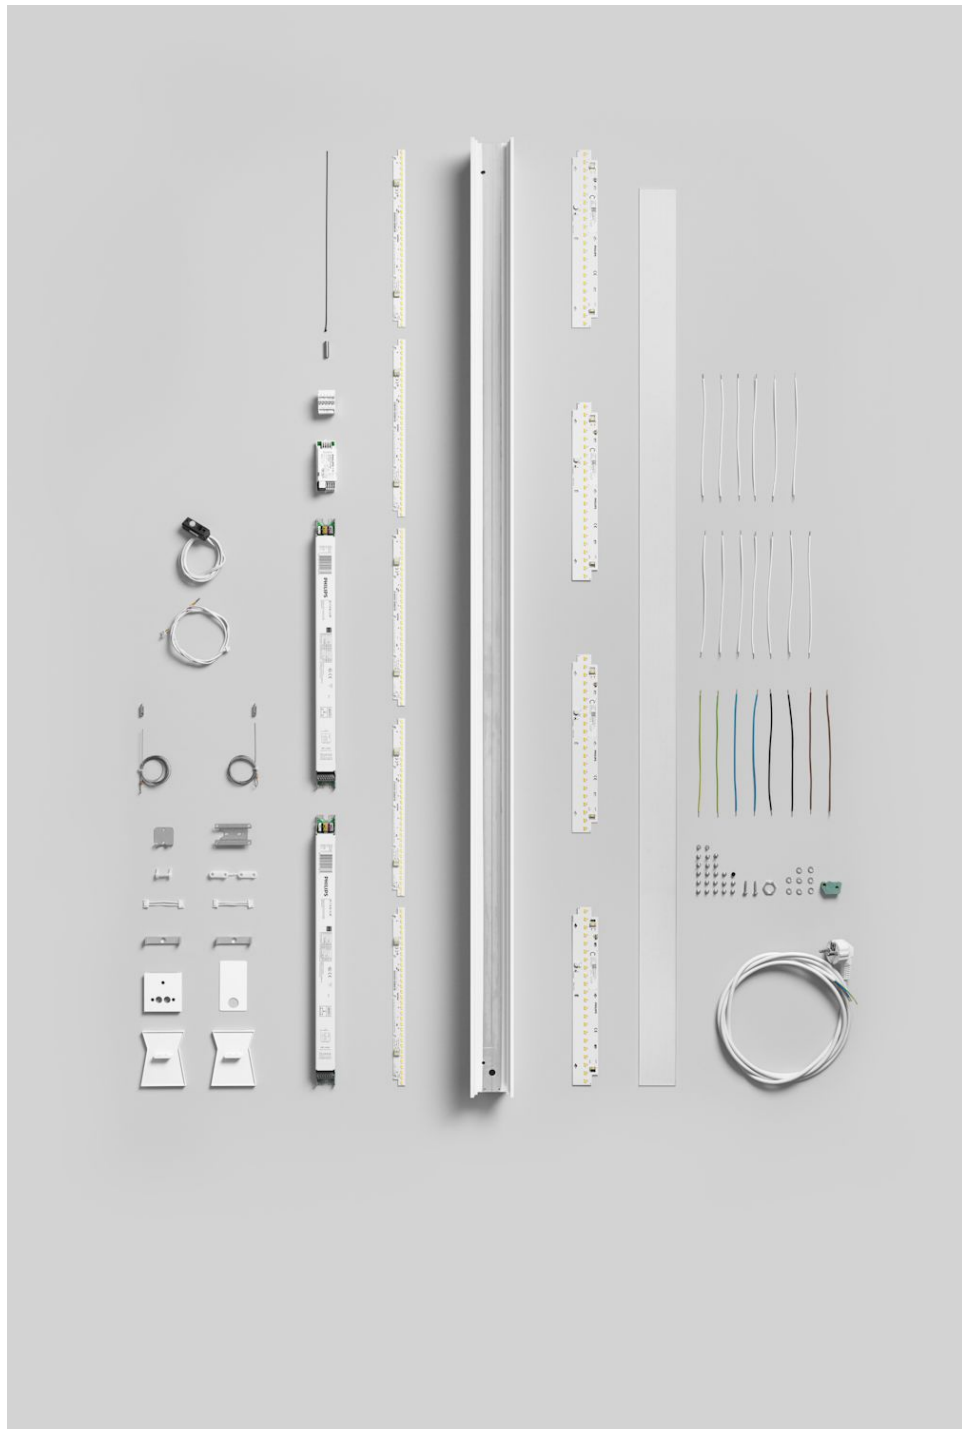

Black

RAL 9005 fine texture

Technical specifications

Installation	Supported from wire with 1.5 m wire with friction lock. Suspension system adjustable vertically and diagonally. System: First luminaire is supplied with end caps. Eccentric lock connects system luminaires and end caps mechanically for a clean finish free from visible screws.
Light distribution	100% downlight.
Other	Note that the direction of the 90°-luminaire always go to the right, see drawings under Technical information. Left-directed 90°-luminaire can be made on request. For system with Organic Response lighting control, please contact us for system optimization. Black and grey colour is available on request at no extra cost.
Driver	Equipped with Philips LED driver Touch and DALI to regulate the light with amplitude modulation creating a flicker-free light. Dimming 1-100%. The luminaire is delivered as standard with pre-programmed Constant Lumen Output (see 'CLO Information' under downloads for more information). LED drivern är anpassad för en livslängd på 100 000h med en sannolikhet för fel på mindre än 10 %. It is also possible to get a 'smart' driver that collects data regarding energy consumption and performance if you choose the intelligent lighting control solution Organic Response. Choice in configurator.
Time track	Equipped with a black Global Trac Pulse connected on one phase. Available in two sizes (1130 & 2250) as both start and system with 94cm and 2m track sections for mounting of luminaires with track adapter. Controlled through DALI, which enables individual control of track mounted luminaires with DALI drivers. Please consider the balance of the system if larger track mounted spotlight are fitted.
EPD	The EPD gets you a clear picture of the luminaire's total environmental impact. You can find the document under downloads, or visit the EPD official website for more information - Read the EPD
Material	Frame in extruded aluminium, end caps in cast zinc.
Connection	Supplied with 3 m white cable with plug or flying leads. Single luminaires are supplied with halogen-free cable 3G0.75 mm ² , or 5G0.75 mm ² (dim). System start is supplied with halogen-free cable 3G1.5 mm ² , or 5G1.5 mm ² (dim). Optional quick connector is selected in configurator. Black cable available on request. System luminaires are supplied excluding cable and with quick connector for electrical connection with system luminaire or system start luminaire.
Light source	Including LED light source, colour temperature 3000K or 4000K. Colour rendering CRI min. 90. Lifespan: L100B10 50 000hrs. This CRI 90 light source has new technology that enables about 20% higher efficiency compared to earlier versions. The difference in energy efficiency compared to equivalent CRI 80 light sources is thereby minimal. Tunable White is possible on request.
Energy classification	This product contains a light source with energy efficiency class D
Lumen output	Below we present the lumen per meter followed by lumen per watt for the respective louvres and driver programming. Small variations occur depending on colour temperature and luminaire length. Microprism + Brightview High Efficiency: ~1210 lm/m, 97 lm/w Microprism + Brightview High Output: ~2070 lm/m, 100 lm/w Optical louvre + Brightview: ~1980 lm/m, 95 lm/w Microlouvre + Brightview: ~1140 lm/m, 55 lm/w Opal: ~2330 lm/m, 113 lm/w