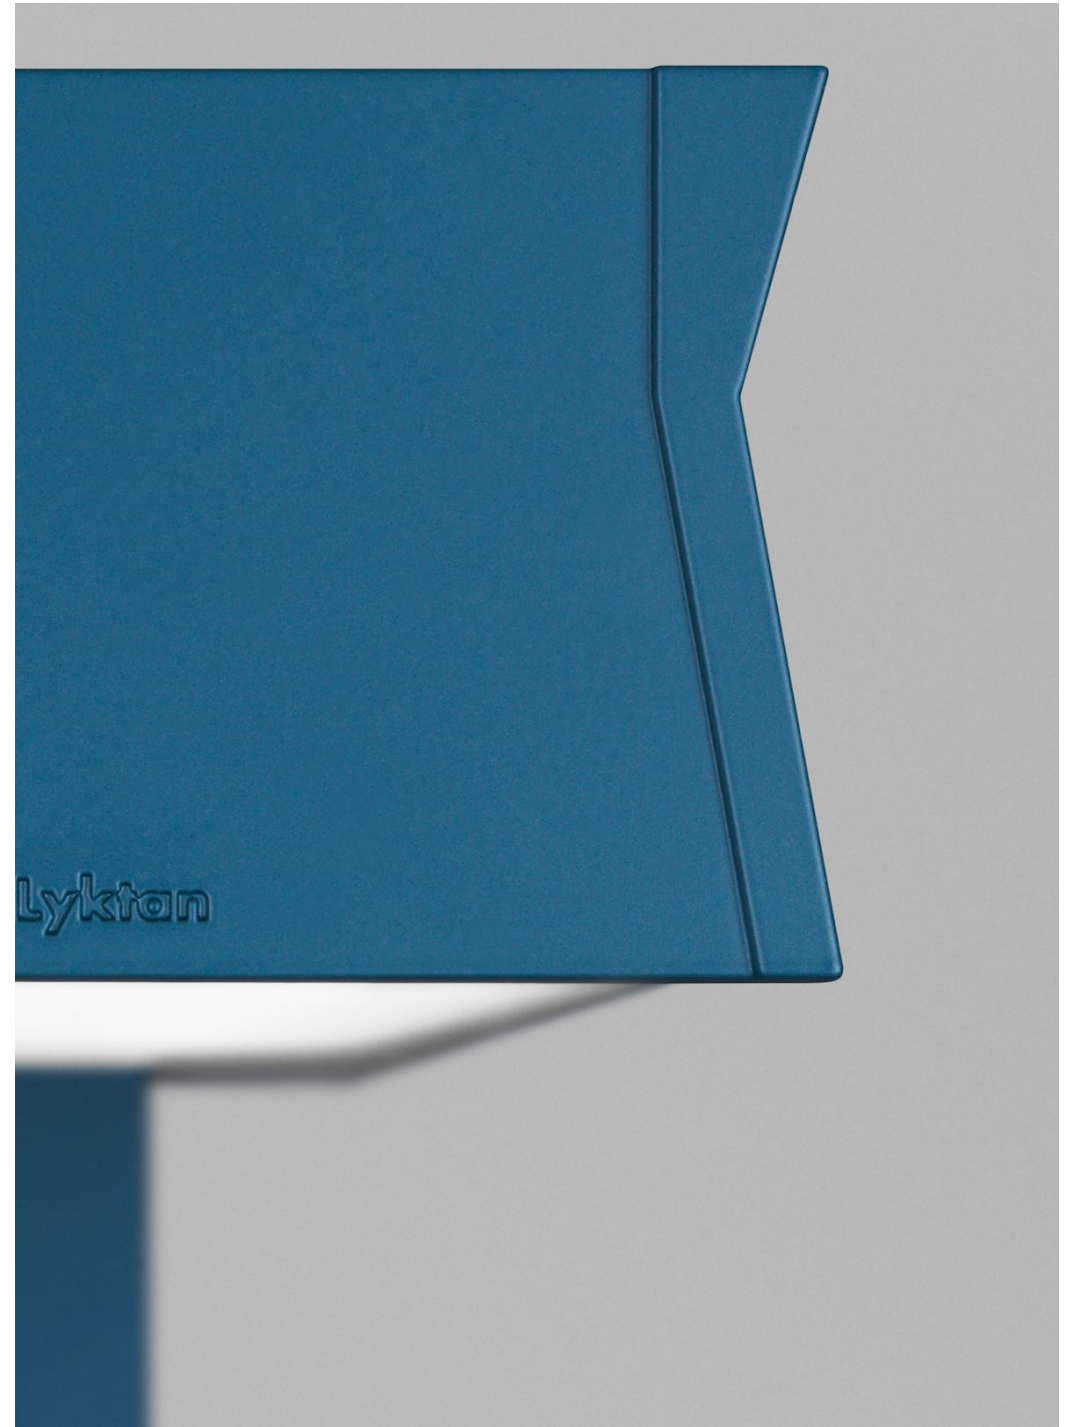

ateljé Lyktan

TIME

Design by Bengt Källgren

Time - a timeless series of luminaires

For more than 20 years, Time has been one of ateljé Lyktan's most versatile luminaire families, developed to meet today's demands for flexibility, visual comfort and technical precision.

A refined classic, created to deliver the right light in the right place. With strong performance, considered details and a design language made to last.

● **Black**
RAL 9005 fine texture

○ **White**
RAL 9010 / NCS S 0502-Y fine texture