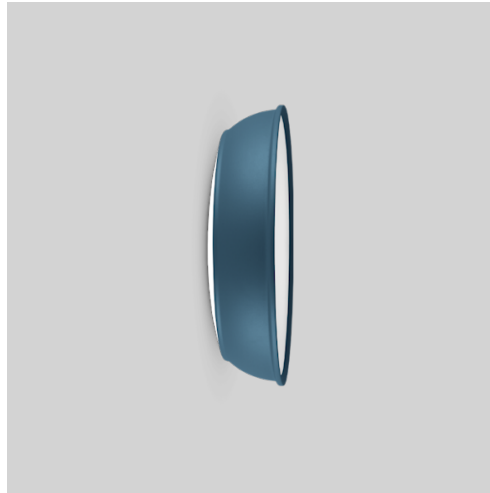

## Practical lighting in a characteristic form

Worker has been equipped with a downward facing light with a decorative effect, emphasising the luminaire's beauty while providing a nice lighting effect. All this, combination with a fairly closed archetypal design.

"Worker is a wide line of luminaires with the latest LED technology that I believe will become applicable in many different types of environments in the future" says Joel Karlsson.

**Dusty green**  
NCS S 6010-G70Y fine texture