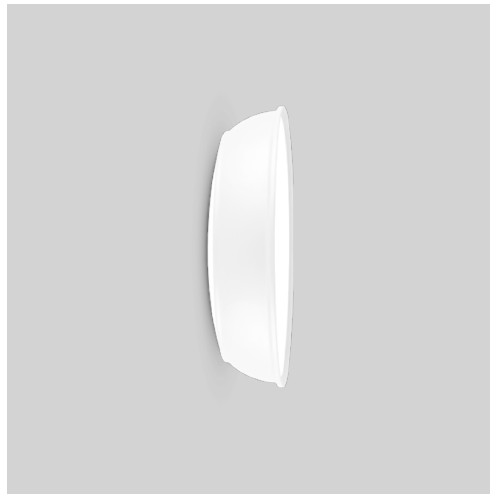

## Practical lighting in a characteristic form

Worker has been equipped with a downward facing light with a decorative effect, emphasising the luminaire's beauty while providing a nice lighting effect. All this, combination with a fairly closed archetypal design.

"Worker is a wide line of luminaires with the latest LED technology that I believe will become applicable in many different types of environments in the future" says Joel Karlsson.

**Dusty green**  
NCS S 6010-G70Y fine texture

**Dusty blue**  
NCS S 6020-B

**Dusty pink**  
NCS S 1515-R fine texture

**Grey**  
NCS S 5502-Y fine texture

**Black**  
RAL 9005 fine texture

**White**  
NCS S 0500-N fine texture