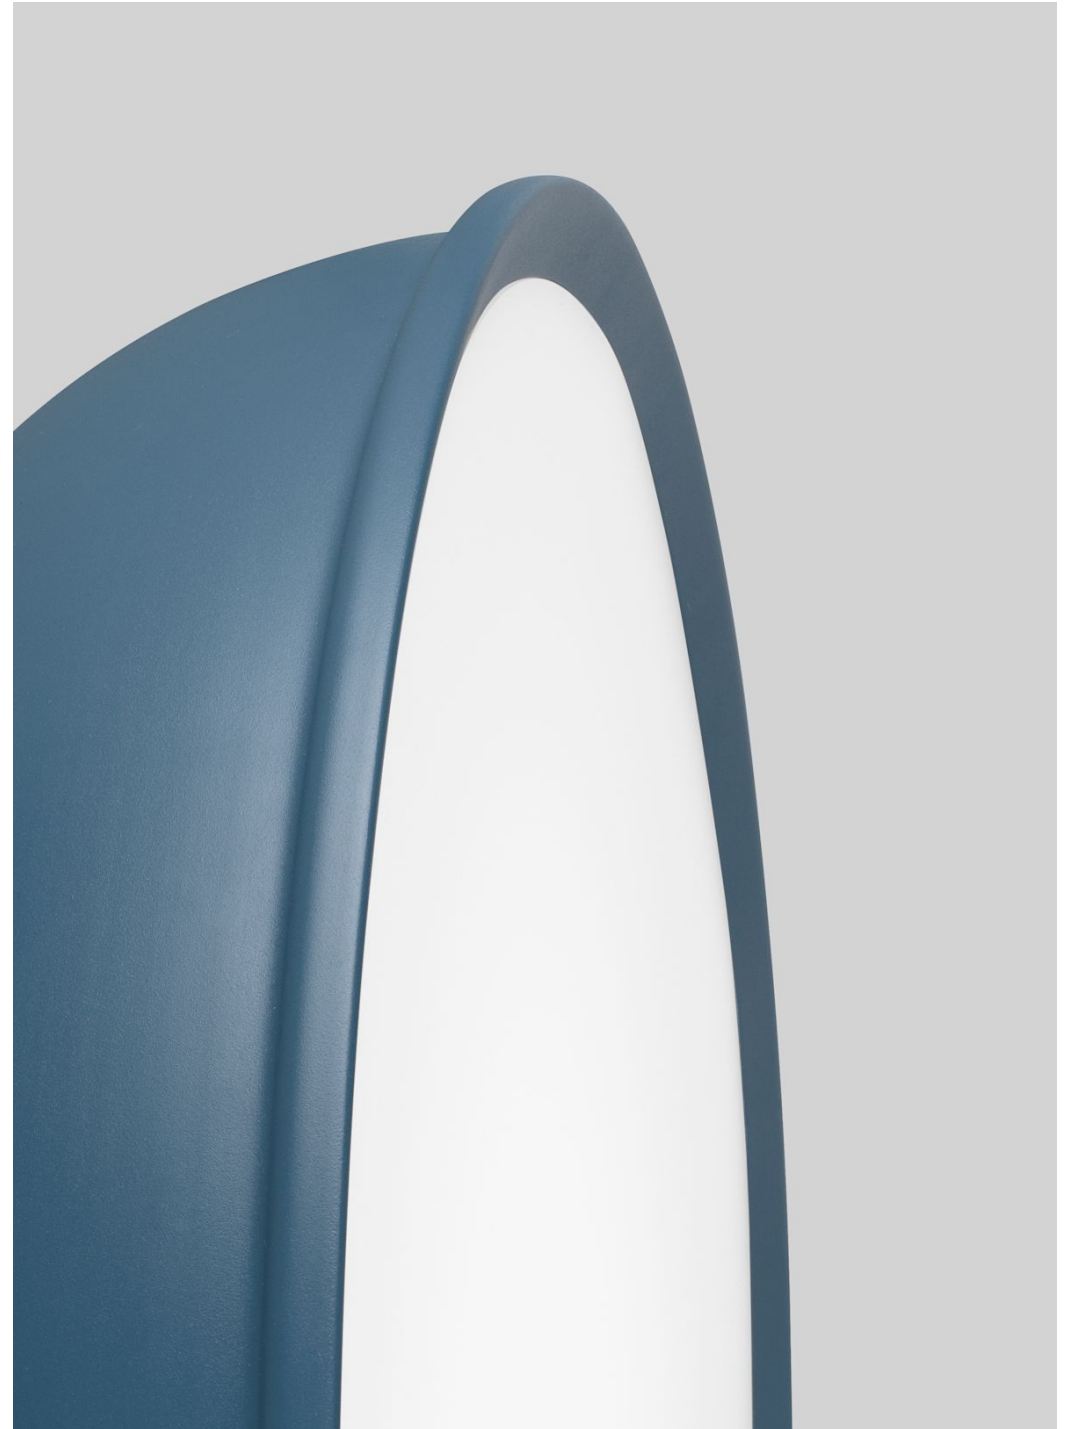

# WORKER ROUND

Design by Joel Karlsson

## Practical lighting in a characteristic form

Worker has been equipped with a downward facing light with a decorative effect, emphasising the luminaire's beauty while providing a nice lighting effect. All this, combination with a fairly closed archetypal design.

"Worker is a wide line of luminaires with the latest LED technology that I believe will become applicable in many different types of environments in the future" says Joel Karlsson.

**Dusty green**  
NCS S 6010-G70Y fine texture